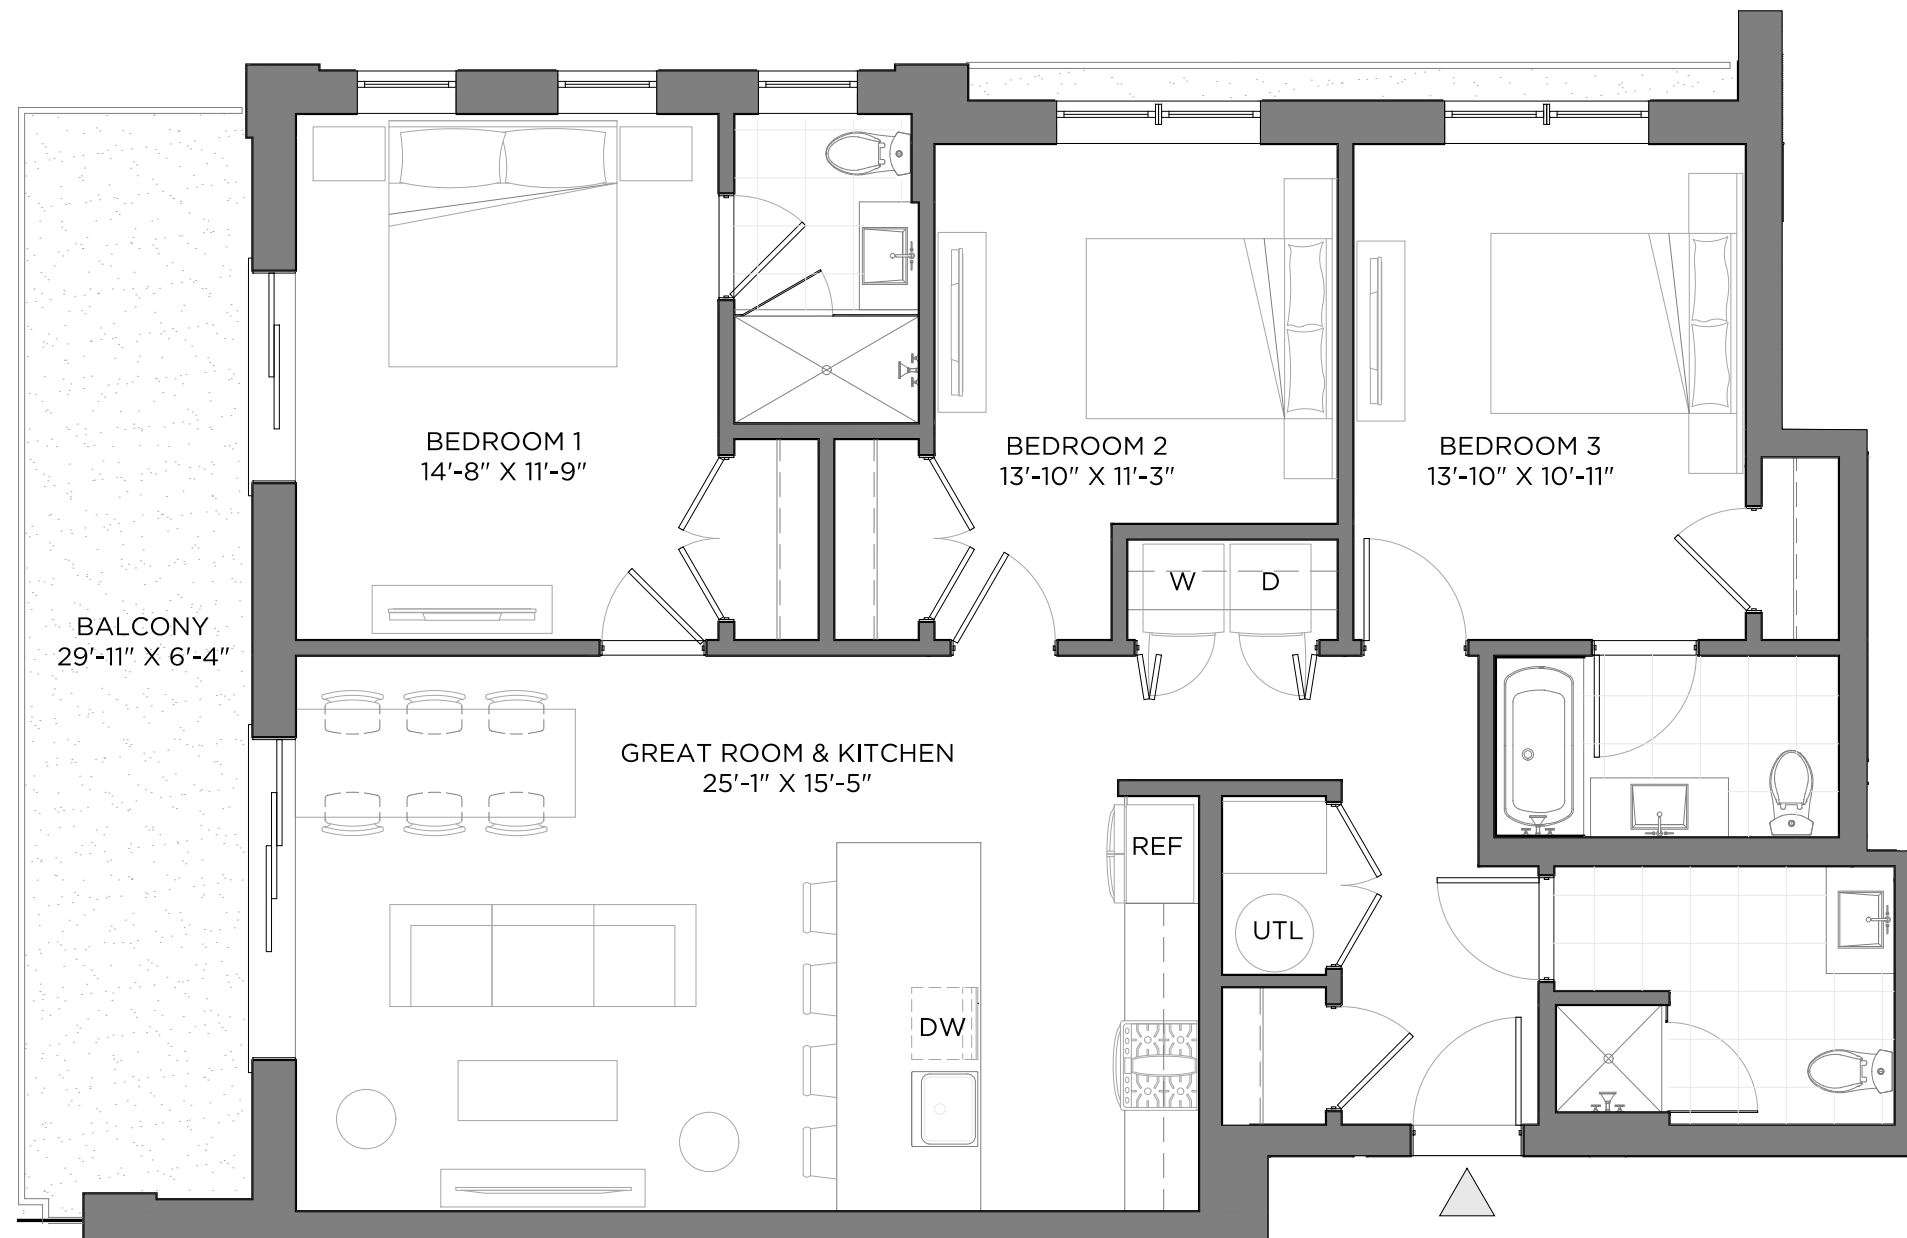

UNIT 2H, 3H

3 BEDROOM
3 BATHROOM

143 SOUND BEACH AVE
OLD GREENWICH, CT 06870

UNIT 21, 31

3 BEDROOM
3 BATHROOM

143 SOUND BEACH AVE
OLD GREENWICH, CT 06870