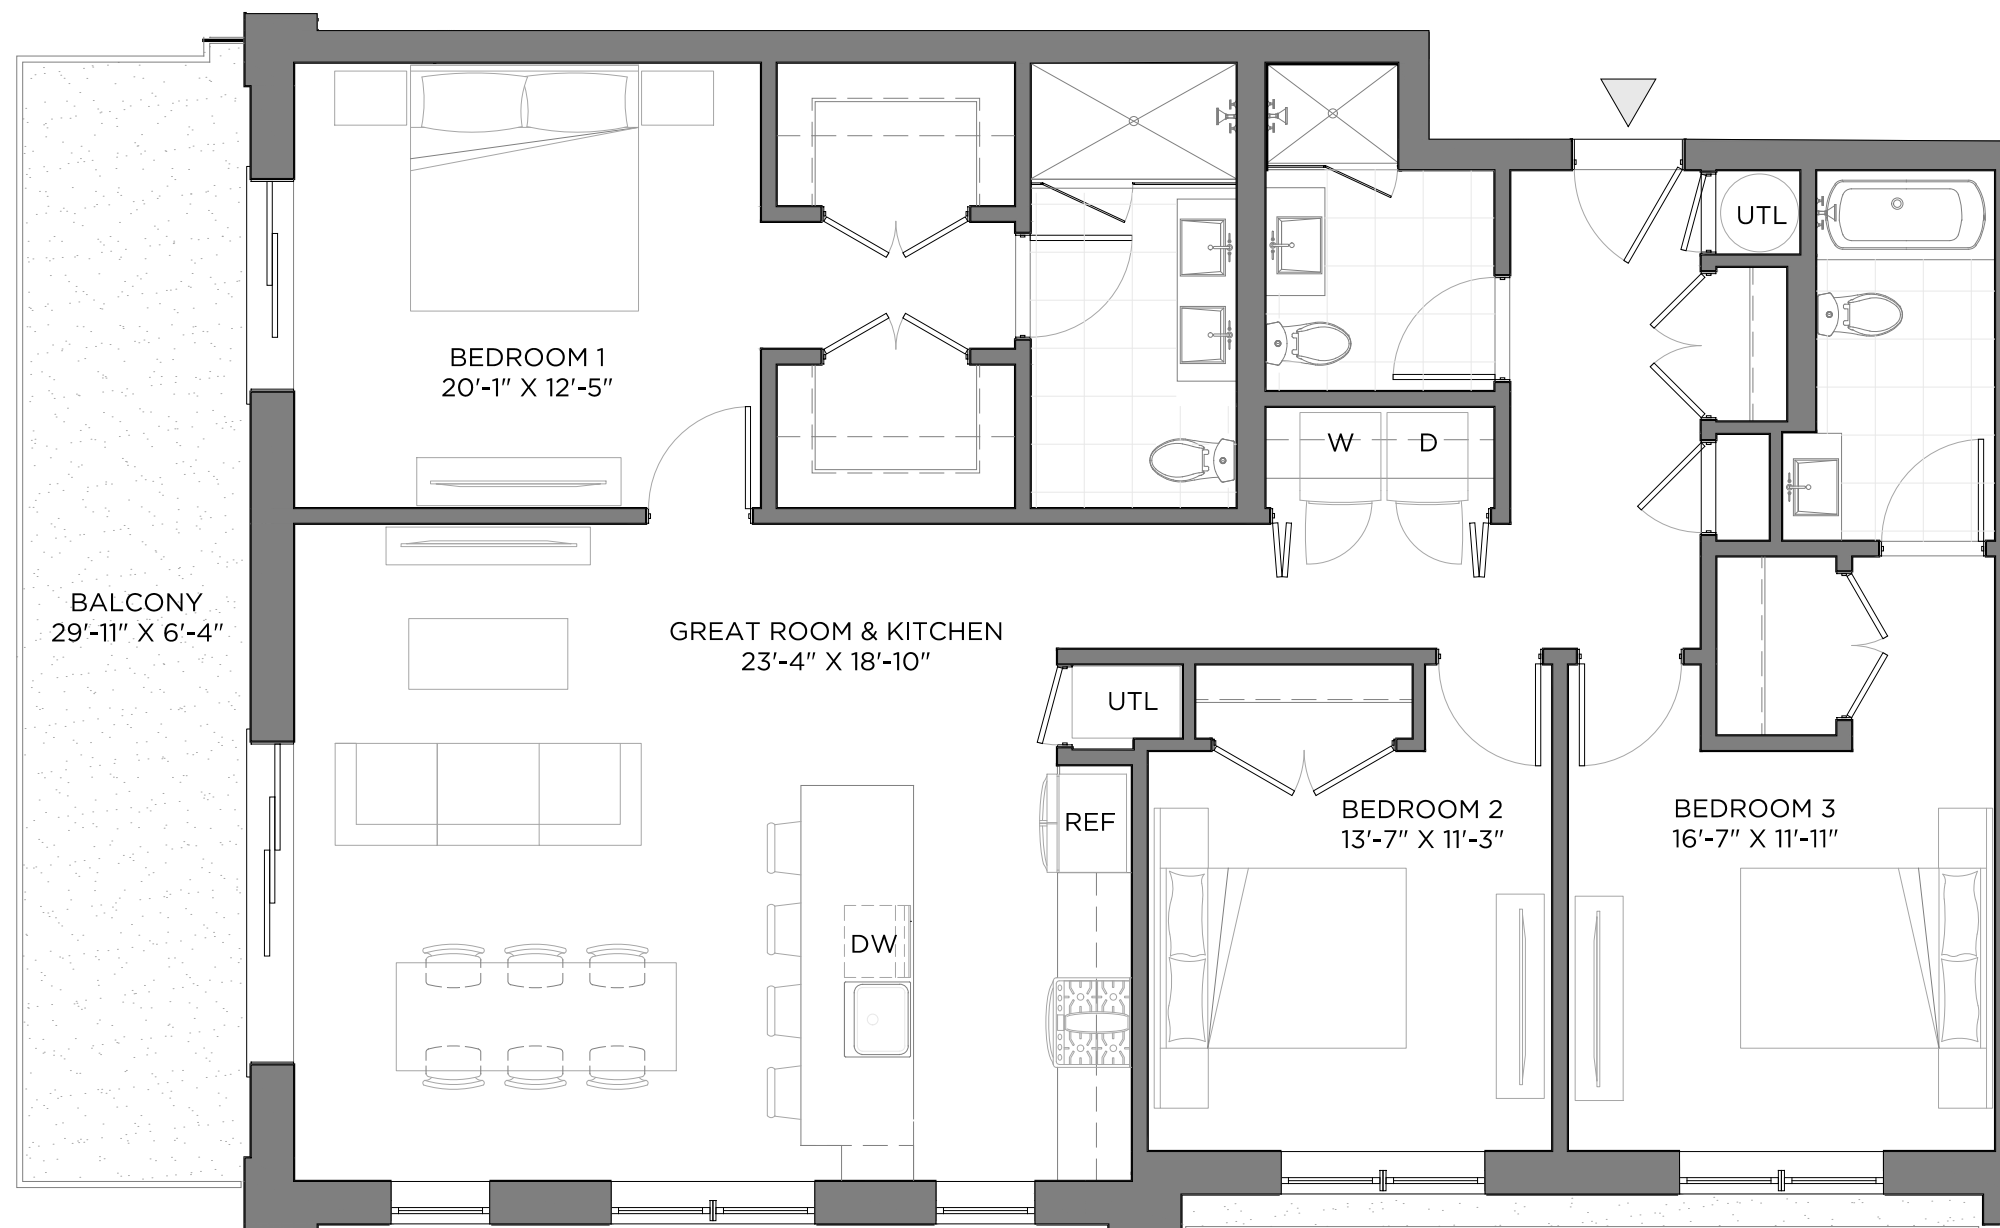

UNIT 2H, 3H

3 BEDROOM
3 BATHROOM

143 SOUND BEACH AVE
OLD GREENWICH, CT 06870

UNIT 21, 31

3 BEDROOM
3 BATHROOM

143 SOUND BEACH AVE
OLD GREENWICH, CT 06870