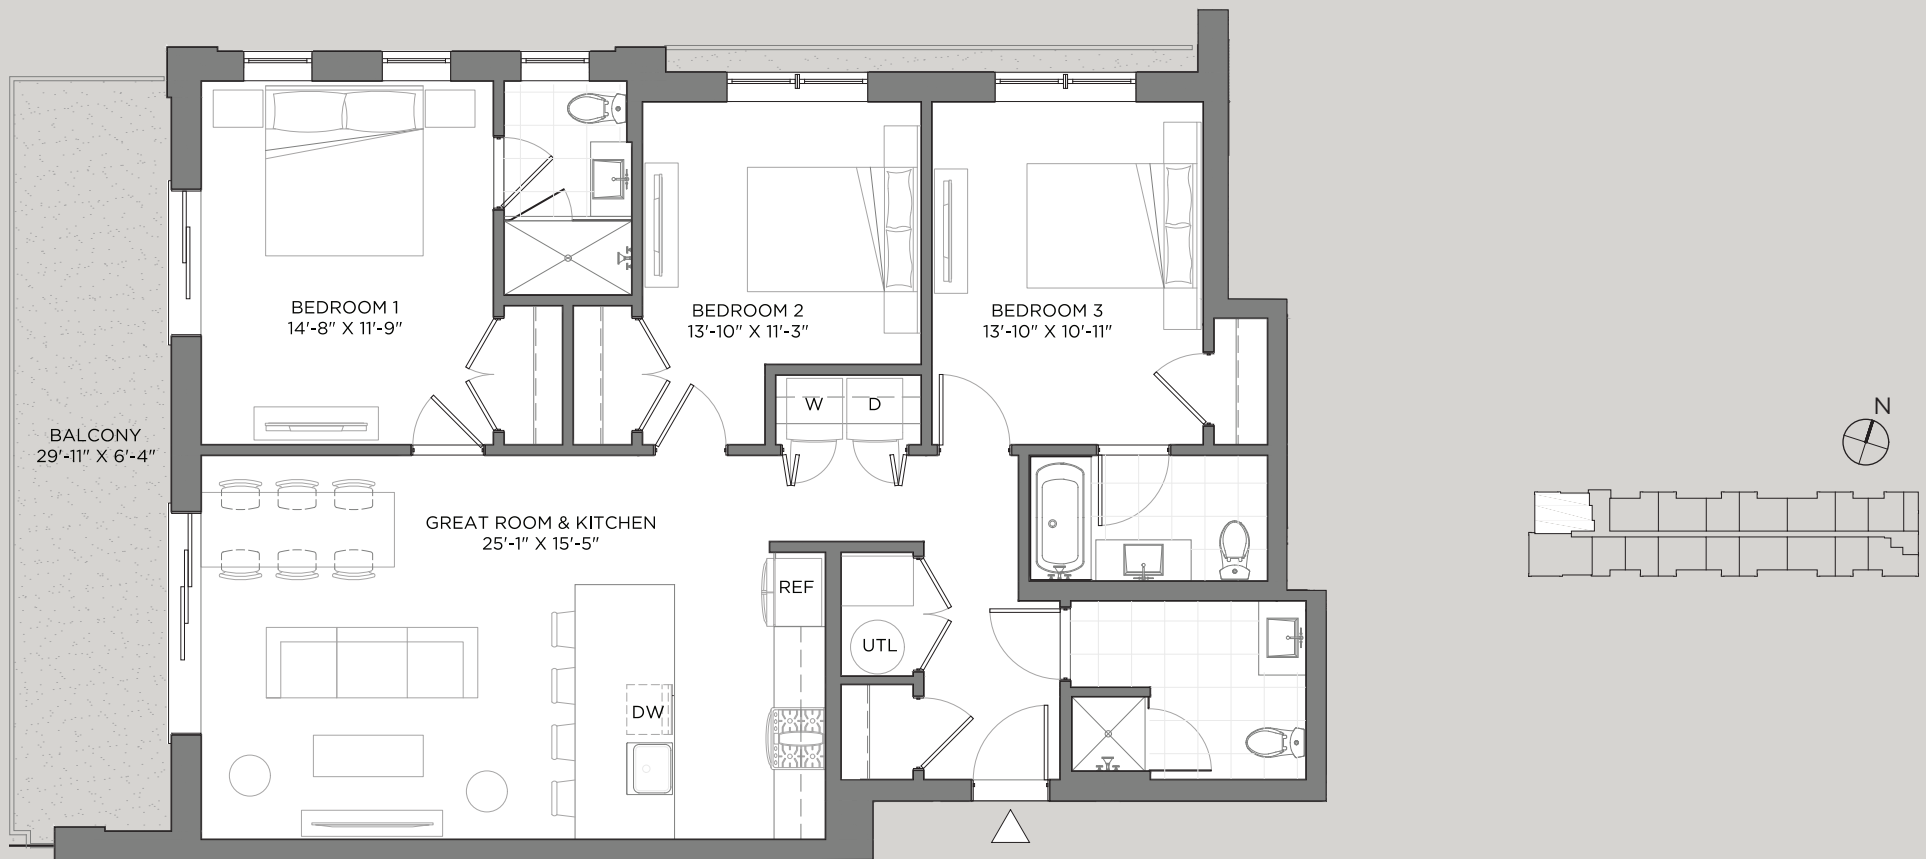

# THE STATIONHOUSE

OLD GREENWICH

# THE BELMOND

3 Bedroom, 3 Bath | 1600 Sq Ft

143 Sound Beach Ave, Old Greenwich, CT | [TheStationHouseGreenwich.com](http://TheStationHouseGreenwich.com)

Renderings are intended only as a general reference. Features, materials, finishes and layout of unit may be different than shown.

# THE CALEDONIA

3 Bedroom, 3 Bath | 1763 Sq Ft

143 Sound Beach Ave, Old Greenwich, CT | [TheStationHouseGreenwich.com](http://TheStationHouseGreenwich.com)

Renderings are intended only as a general reference. Features, materials, finishes and layout of unit may be different than shown.