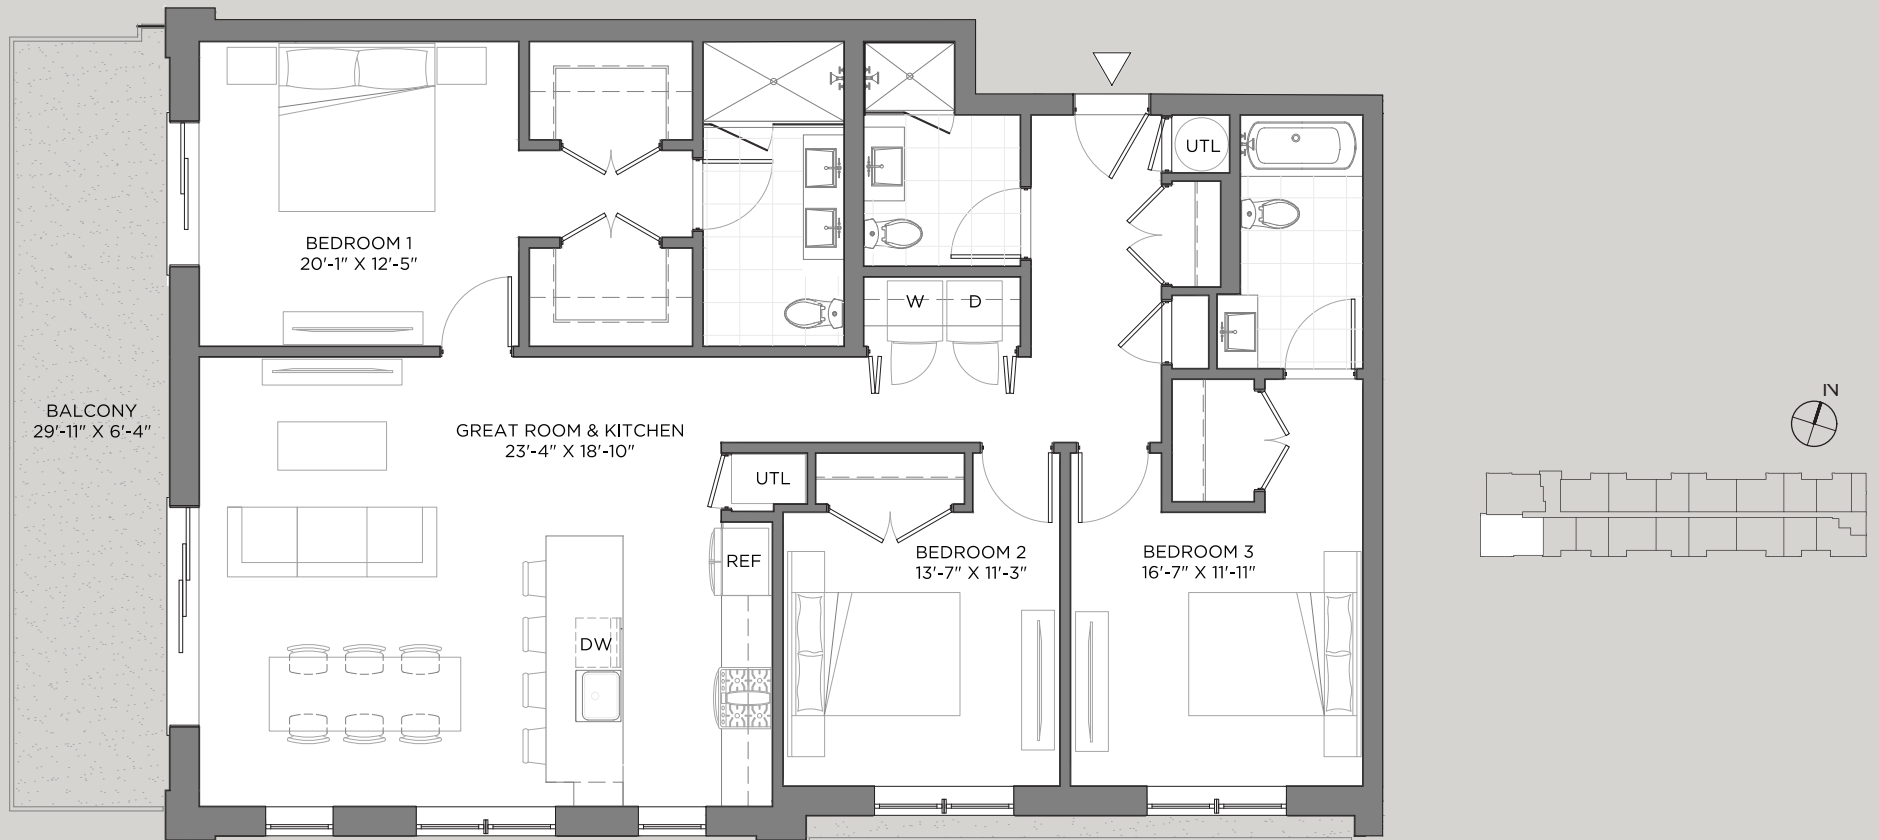

# THE BELMOND

3 Bedroom, 3 Bath | 1600 Sq Ft

143 Sound Beach Ave, Old Greenwich, CT | [TheStationHouseGreenwich.com](http://TheStationHouseGreenwich.com)

Renderings are intended only as a general reference. Features, materials, finishes and layout of unit may be different than shown.

# THE STATIONHOUSE

OLD GREENWICH

# THE CALEDONIA

3 Bedroom, 3 Bath | 1763 Sq Ft

143 Sound Beach Ave, Old Greenwich, CT | [TheStationHouseGreenwich.com](http://TheStationHouseGreenwich.com)

Renderings are intended only as a general reference. Features, materials, finishes and layout of unit may be different than shown.