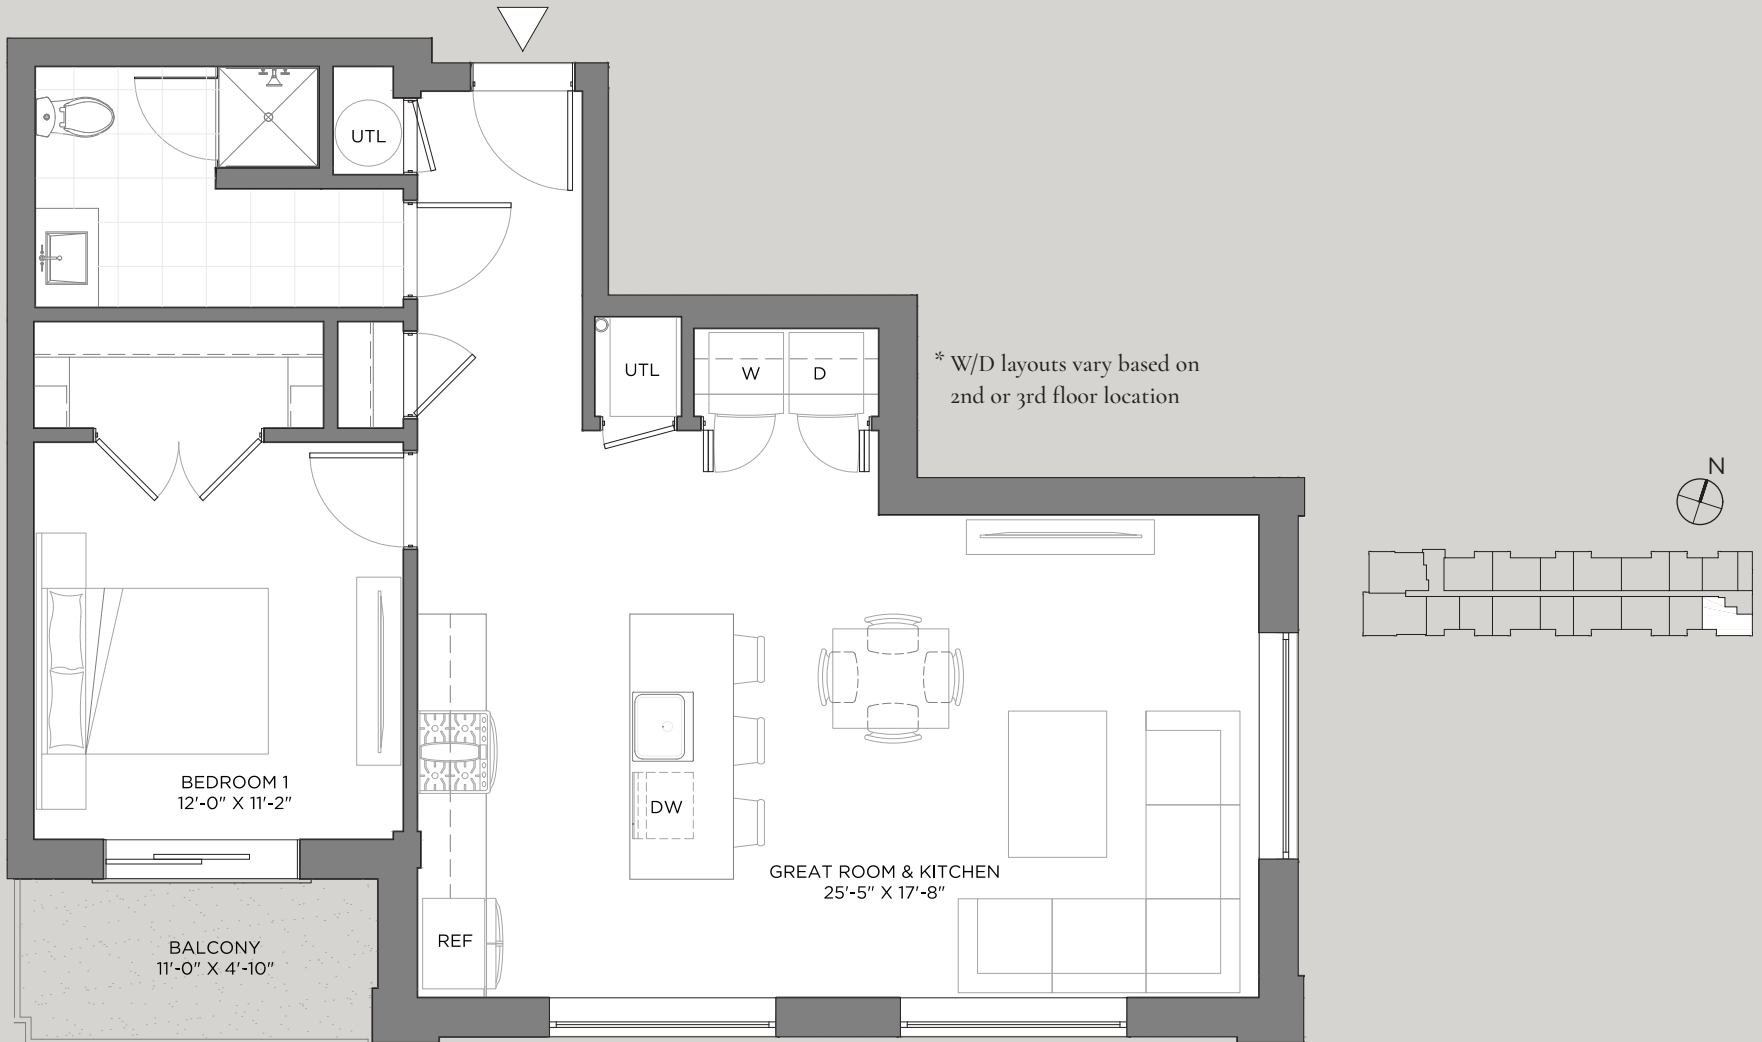

143 Sound Beach Ave, Old Greenwich, CT | TheStationHouseGreenwich.com

Renderings are intended only as a general reference. Features, materials, finishes and layout of unit may be different than shown.

THE STATIONHOUSE

OLD GREENWICH

THE VERMONT

1 Bedroom, 1 Bath | 940 Sq Ft

143 Sound Beach Ave, Old Greenwich, CT | TheStationHouseGreenwich.com

Renderings are intended only as a general reference. Features, materials, finishes and layout of unit may be different than shown.