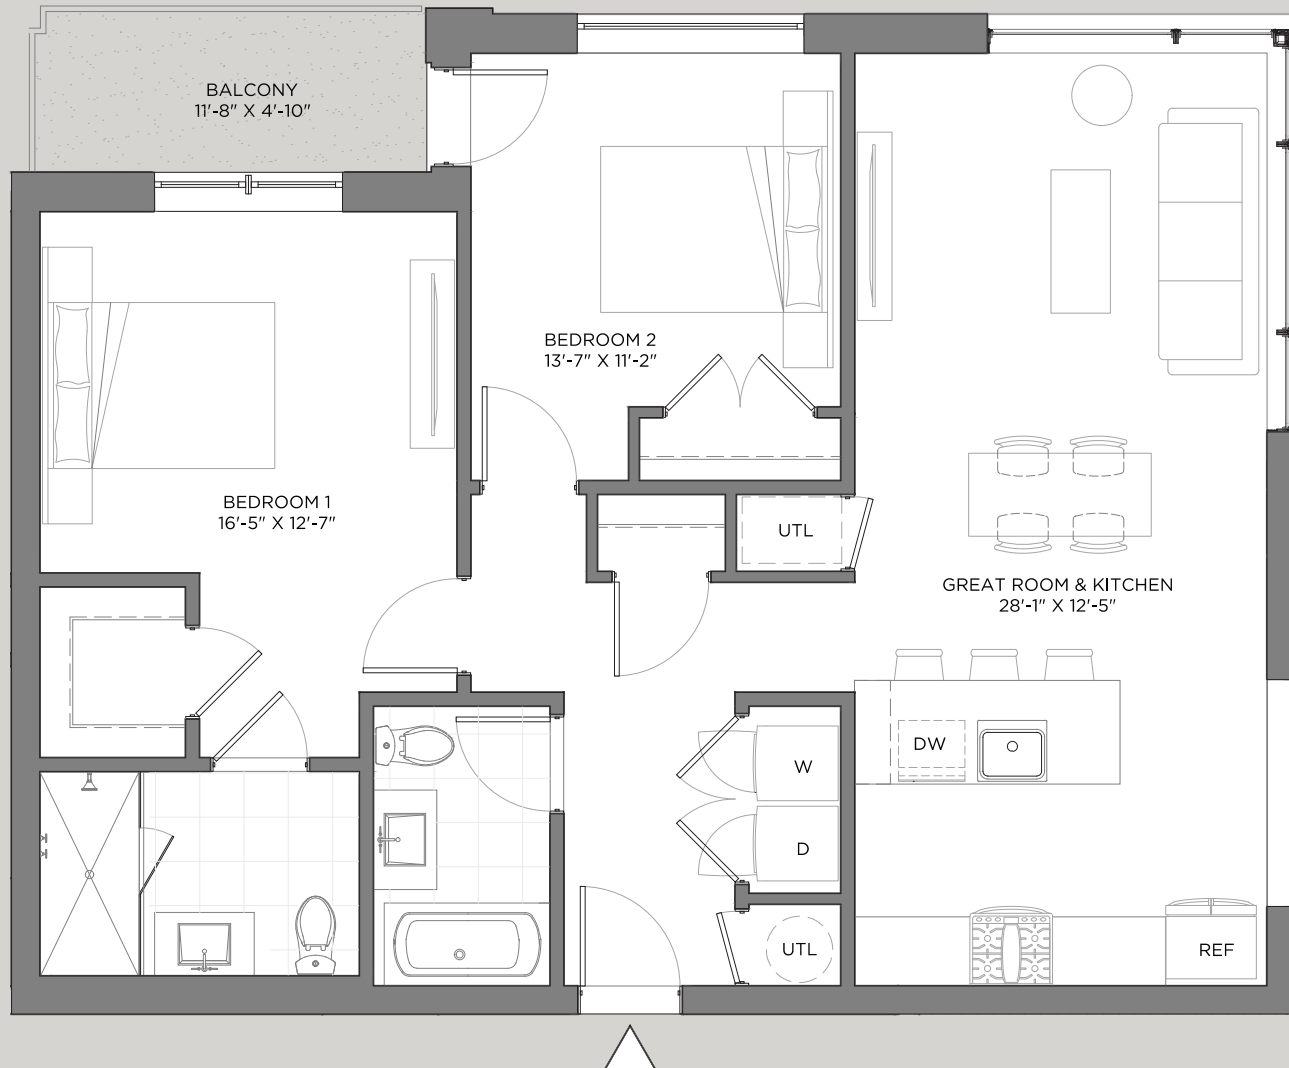

OLD GREENWICH

THE OVERLAND

2 Bedroom, 2 Bath | 1148 Sq Ft

143 Sound Beach Ave, Old Greenwich, CT | TheStationHouseGreenwich.com

Renderings are intended only as a general reference. Features, materials, finishes and layout of unit may be different than shown.

THE STATIONHOUSE

OLD GREENWICH

THE VIA

2 Bedroom, 2 Bath | 1167 Sq Ft

143 Sound Beach Ave, Old Greenwich, CT | TheStationHouseGreenwich.com

Renderings are intended only as a general reference. Features, materials, finishes and layout of unit may be different than shown.