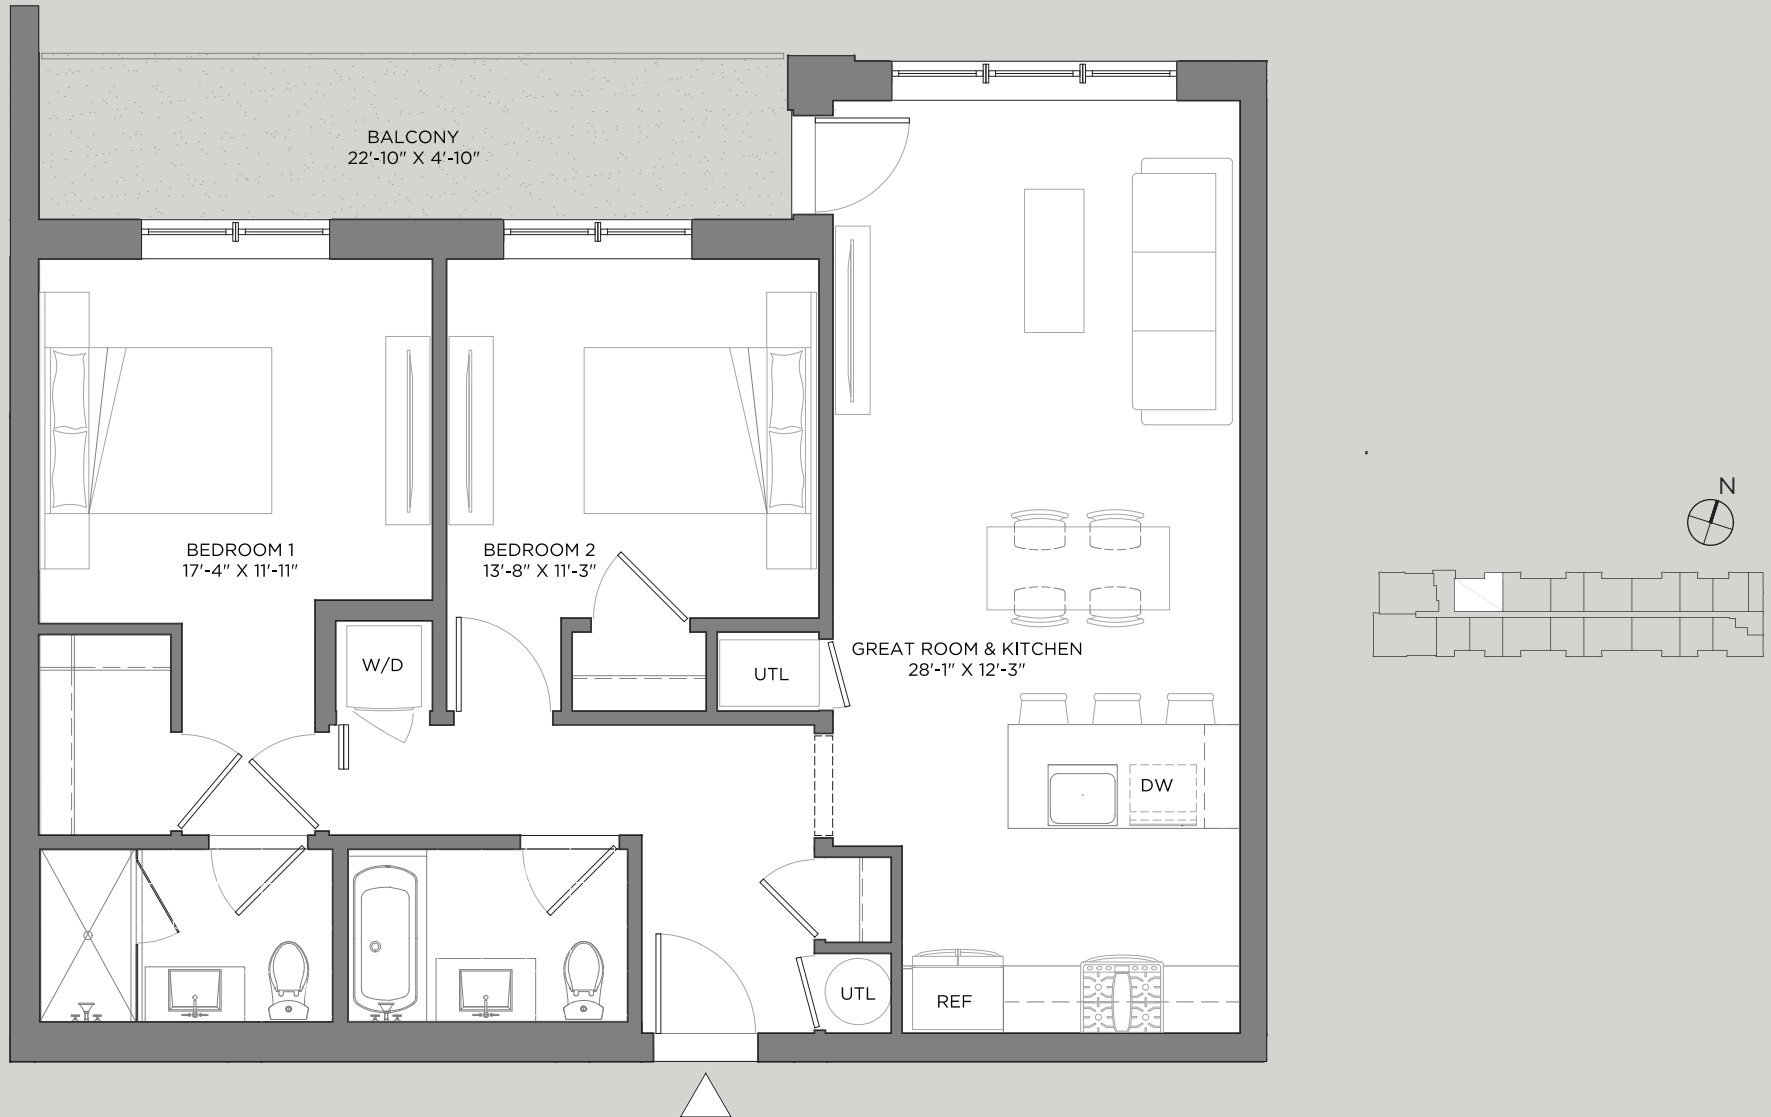

143 Sound Beach Ave, Old Greenwich, CT | TheStationHouseGreenwich.com

Renderings are intended only as a general reference. Features, materials, finishes and layout of unit may be different than shown.

THE STATIONHOUSE

OLD GREENWICH

THE OVERLAND

2 Bedroom, 2 Bath | 1148 Sq Ft

143 Sound Beach Ave, Old Greenwich, CT | TheStationHouseGreenwich.com

Renderings are intended only as a general reference. Features, materials, finishes and layout of unit may be different than shown.

THE STATIONHOUSE

OLD GREENWICH

THE VIA

2 Bedroom, 2 Bath | 1167 Sq Ft

143 Sound Beach Ave, Old Greenwich, CT | TheStationHouseGreenwich.com

Renderings are intended only as a general reference. Features, materials, finishes and layout of unit may be different than shown.